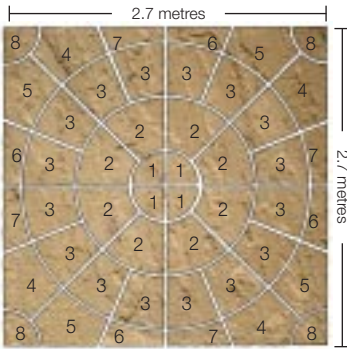

# CIRCLE FEATURE LAYING PATTERNS

**Component parts.**

**Circle and squaring-off kit**

Available in: **Rivenstone**

The 2.4m diameter circle comes with its own squaring-off kit (as one pack) producing a paved area of 7.3m<sup>2</sup> which can be incorporated into a Rivenstone paved area or act as an attractive focal point in its own right. The squaring-off kit uses 5 components i.e. units 4, 5, 6, 7 and 8 (4 = of each).

The circle comprises 24 pieces and has a diameter of approx. 2.20 metres. A squaring-off kit comprising four corners is available producing a square approx. 2.50 x 2.50 metres. The star feature comprises 36 pieces and has a diameter of approx. 2.20 metres. A squaring-off kit comprising four corners is available producing a square approx. 2.50 x 2.50 metres.

**Three ring circle and squaring-off kit**

Available in: **Yorkvale**

The large circle comprises 41 pieces in total and has a diameter of approx. 3.30 metres. A squaring-off kit comprising four corners (totalling 20 units) is available to square the circle, producing a square approx. 3.30 x 3.30 metres.

**Two ring circle and squaring-off kit**

Available in: **Yorkvale**

The small 2 ring circle comprises 25 pieces in total and has a diameter of approx. 2.46 metres. A squaring-off kit comprising four corners (totalling 12 units) is available to square the circle, producing a square approx. 2.46 x 2.46 metres.