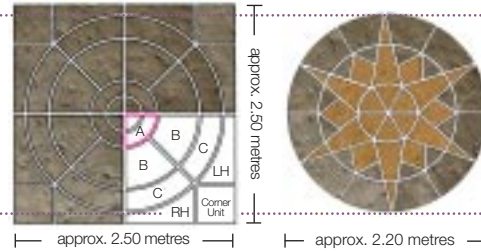

# CIRCLE FEATURE LAYING PATTERNS

**Component parts.**

**Circle and squaring-off kit**

Available in: **Rivenstone**

The 2.4m diameter circle comes with its own squaring-off kit (as one pack) producing a paved area of 7.3m<sup>2</sup> which can be incorporated into a Rivenstone paved area or act as an attractive focal point in its own right. The squaring-off kit uses 5 components i.e. units 4, 5, 6, 7 and 8 (4 = of each).

The circle comprises 24 pieces and has a diameter of approx. 2.20 metres. A squaring-off kit comprising four corners is available producing a square approx. 2.50 x 2.50 metres. The star feature comprises 36 pieces and has a diameter of approx. 2.20 metres. A squaring-off kit comprising four corners is available producing a square approx. 2.50 x 2.50 metres.

**Three ring circle and squaring-off kit**

Available in: **Yorkvale**

The large circle comprises 41 pieces in total and has a diameter of approx. 3.30 metres. A squaring-off kit comprising four corners (totalling 20 units) is available to square the circle, producing a square approx. 3.30 x 3.30 metres.

**Two ring circle and squaring-off kit**

Available in: **Yorkvale**

The small 2 ring circle comprises 25 pieces in total and has a diameter of approx. 2.46 metres. A squaring-off kit comprising four corners (totalling 12 units) is available to square the circle, producing a square approx. 2.46 x 2.46 metres.