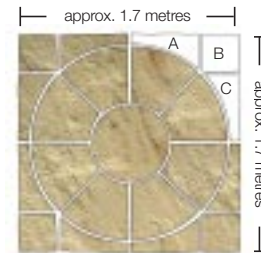

# CIRCLE FEATURE LAYING PATTERNS

**Component parts.**

**Circle and squaring-off kit**

Available in: **Rivenstone**

The 2.4m diameter circle comes with its own squaring-off kit (as one pack) producing a paved area of 7.3m<sup>2</sup> which can be incorporated into a Rivenstone paved area or act as an attractive focal point in its own right. The squaring-off kit uses 5 components i.e. units 4, 5, 6, 7 and 8 (4 = of each).

The circle comprises 24 pieces and has a diameter of approx. 2.20 metres. A squaring-off kit comprising four corners is available producing a square approx. 2.50 x 2.50 metres. The star feature comprises 36 pieces and has a diameter of approx. 2.20 metres. A squaring-off kit comprising four corners is available producing a square approx. 2.50 x 2.50 metres.

**Three ring circle and squaring-off kit**

Available in: **Yorkvale**

The large circle comprises 41 pieces in total and has a diameter of approx. 3.30 metres. A squaring-off kit comprising four corners (totalling 20 units) is available to square the circle, producing a square approx. 3.30 x 3.30 metres.

**Two ring circle and squaring-off kit**

Available in: **Yorkvale**

The small 2 ring circle comprises 25 pieces in total and has a diameter of approx. 2.46 metres. A squaring-off kit comprising four corners (totalling 12 units) is available to square the circle, producing a square approx. 2.46 x 2.46 metres.