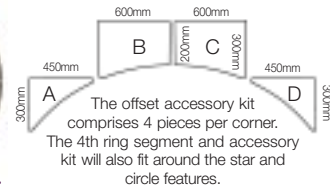

# CIRCLE FEATURE LAYING PATTERNS

**Component parts.**

**Circle and squaring-off kit**

Available in: **Rivenstone**

The 2.4m diameter circle comes with its own squaring-off kit (as one pack) producing a paved area of 7.3m<sup>2</sup> which can be incorporated into a Rivenstone paved area or act as an attractive focal point in its own right. The squaring-off kit uses 5 components i.e. units 4, 5, 6, 7 and 8 (4 = of each).

The circle comprises 24 pieces and has a diameter of approx. 2.20 metres. A squaring-off kit comprising four corners is available producing a square approx. 2.50 x 2.50 metres. The star feature comprises 36 pieces and has a diameter of approx. 2.20 metres. A squaring-off kit comprising four corners is available producing a square approx. 2.50 x 2.50 metres.

**Three ring circle and squaring-off kit**

Available in: **Yorkvale**

The large circle comprises 41 pieces in total and has a diameter of approx. 3.30 metres. A squaring-off kit comprising four corners (totalling 20 units) is available to square the circle, producing a square approx. 3.30 x 3.30 metres.

**Two ring circle and squaring-off kit**

Available in: **Yorkvale**

The small 2 ring circle comprises 25 pieces in total and has a diameter of approx. 2.46 metres. A squaring-off kit comprising four corners (totalling 12 units) is available to square the circle, producing a square approx. 2.46 x 2.46 metres.