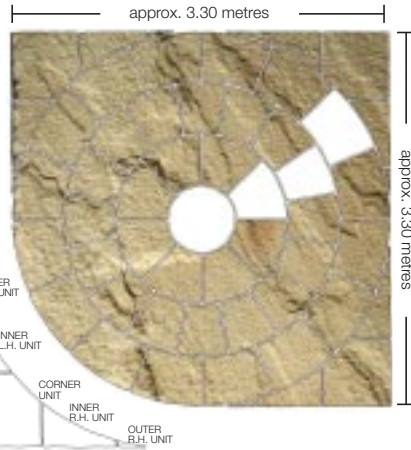

# CIRCLE FEATURE LAYING PATTERNS

**Component parts.**

**Circle and squaring-off kit**

Available in: **Rivenstone**

The 2.4m diameter circle comes with its own squaring-off kit (as one pack) producing a paved area of 7.3m<sup>2</sup> which can be incorporated into a Rivenstone paved area or act as an attractive focal point in its own right. The squaring-off kit uses 5 components i.e. units 4, 5, 6, 7 and 8 (4 = of each).

**Circle and random accessory kit**

Available in: **Bamburgh Mill**

All Bamburgh Mill circular features benefit from being compatible with the paving range and have squaring-off kits.

**Circle and squaring-off kit and star feature** Available in: **Bamburgh Mill**

The circle comprises 24 pieces and has a diameter of approx. 2.20 metres. A squaring-off kit comprising four corners is available producing a square approx. 2.50 x 2.50 metres. The star feature comprises 36 pieces and has a diameter of approx. 2.20 metres. A squaring-off kit comprising four corners is available producing a square approx. 2.50 x 2.50 metres.

**Three ring circle and squaring-off kit**

Available in: **Yorkvale**

The large circle comprises 41 pieces in total and has a diameter of approx. 3.30 metres. A squaring-off kit comprising four corners (totalling 20 units) is available to square the circle, producing a square approx. 3.30 x 3.30 metres.