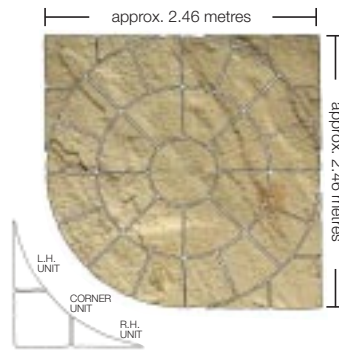

# CIRCLE FEATURE LAYING PATTERNS

**Component parts.**

**Circle and squaring-off kit**

Available in: **Rivenstone**

The 2.4m diameter circle comes with its own squaring-off kit (as one pack) producing a paved area of 7.3m<sup>2</sup> which can be incorporated into a Rivenstone paved area or act as an attractive focal point in its own right. The squaring-off kit uses 5 components i.e. units 4, 5, 6, 7 and 8 (4 = of each).

The circle comprises 24 pieces and has a diameter of approx. 2.20 metres. A squaring-off kit comprising four corners is available producing a square approx. 2.50 x 2.50 metres. The star feature comprises 36 pieces and has a diameter of approx. 2.20 metres. A squaring-off kit comprising four corners is available producing a square approx. 2.50 x 2.50 metres.

**Three ring circle and squaring-off kit**

Available in: **Yorkvale**

The large circle comprises 41 pieces in total and has a diameter of approx. 3.30 metres. A squaring-off kit comprising four corners (totalling 20 units) is available to square the circle, producing a square approx. 3.30 x 3.30 metres.

**Two ring circle and squaring-off kit**

Available in: **Yorkvale**

The small 2 ring circle comprises 25 pieces in total and has a diameter of approx. 2.46 metres. A squaring-off kit comprising four corners (totalling 12 units) is available to square the circle, producing a square approx. 2.46 x 2.46 metres.