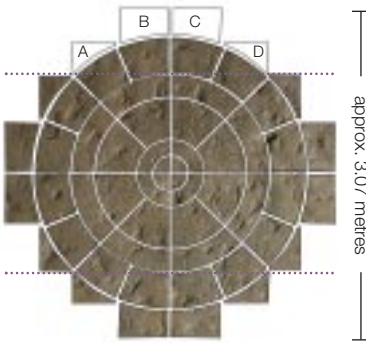

# CIRCLE FEATURE LAYING PATTERNS

**Component parts.**

**Circle and squaring-off kit**

Available in: **Rivenstone**

The 2.4m diameter circle comes with its own squaring-off kit (as one pack) producing a paved area of 7.3m<sup>2</sup> which can be incorporated into a Rivenstone paved area or act as an attractive focal point in its own right. The squaring-off kit uses 5 components i.e. units 4, 5, 6, 7 and 8 (4 = of each).

**Circle and random accessory kit**

Available in: **Bamburgh Mill**

All Bamburgh Mill circular features benefit from being compatible with the paving range and have squaring-off kits.

**Circle and squaring-off kit and star feature** Available in: **Bamburgh Mill**

The circle comprises 24 pieces and has a diameter of approx. 2.20 metres. A squaring-off kit comprising four corners is available producing a square approx. 2.50 x 2.50 metres. The star feature comprises 36 pieces and has a diameter of approx. 2.20 metres. A squaring-off kit comprising four corners is available producing a square approx. 2.50 x 2.50 metres.

**Three ring circle and squaring-off kit**

Available in: **Yorkvale**

The large circle comprises 41 pieces in total and has a diameter of approx. 3.30 metres. A squaring-off kit comprising four corners (totalling 20 units) is available to square the circle, producing a square approx. 3.30 x 3.30 metres.