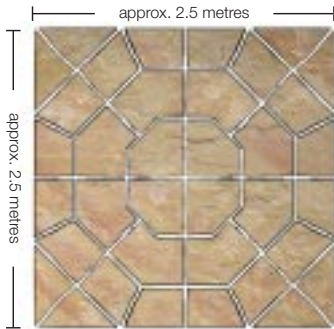

OCTAGON FEATURE LAYING PATTERNS

Octagon and squaring-off kit
Available in: **Purestone Antique Sandstone**
The octagon patio feature pack sold with squaring-off kit, created to cover an area of 2.5 x 2.5m.

Octagon and squaring-off kit
Available in: **Yorkvale**
The octagon is sold as a feature pack only including squaring-off kit.

Photography

Left
Purestone Antique Sandstone octagon and paving in Fieldmoor with Purestone Sandstone walling in Fieldmoor and Purestone Sandstone spheres