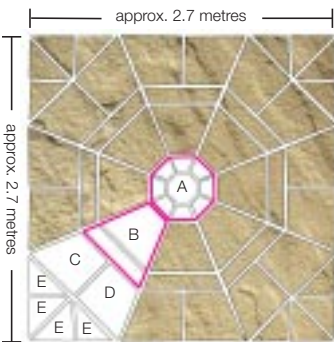

OCTAGON FEATURE LAYING PATTERNS

Octagon and squaring-off kit
Available in: **Purestone Antique Sandstone**
The octagon patio feature pack sold with squaring-off kit, created to cover an area of 2.5 x 2.5m.

Octagon and squaring-off kit
Available in: **Yorkvale**
The octagon is sold as a feature pack only including squaring-off kit.

Photography

Left
Purestone Antique Sandstone octagon and paving in Fieldmoor with Purestone Sandstone walling in Fieldmoor and Purestone Sandstone spheres

Bottom
Yorkvale octagon paving in Antique Gold