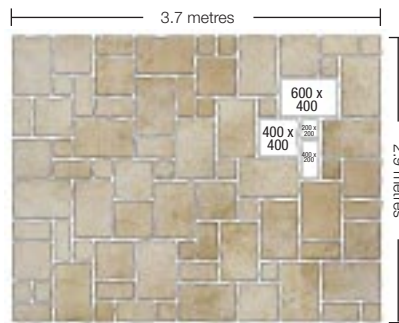

Available in: **Purestone Sandstone (Desert Sand, Glendale and Greyfell only), Purestone Waddington Fell, Purestone Honeymede, Yorkvale and Rivenstone**
 Kit consists of **6** = 600 x 600mm, **10** = 600 x 450mm, **10** = 600 x 300mm, **10** = 450 x 450mm, **5** = 450 x 300mm and **4** = 300 x 300mm.

5.5m² patio pack

Available in: **Purestone Sandstone (Desert Sand, Glendale and Greyfell only), Purestone Waddington Fell, Purestone Honeymede, Purestone Slate, Yorkvale and Rivenstone**
 Kit consists of **3** = 600 x 600mm, **7** = 600 x 450mm, **5** = 600 x 300mm, **4** = 450 x 450mm, **3** = 450 x 300mm and **2** = 300 x 300mm.

11.4m² patio pack

Available in: **Purestone Modena**
 Kit consists of **10** = 1000 x 500mm, **10** = 750 x 500mm and **10** = 500 x 500mm.

13.7m² patio pack

Available in: **Purestone Travertine**
 Kit consists of **15** = 600 x 400mm, **33** = 400 x 400mm, **30** = 400 x 200mm and **42** = 200 x 200mm.

10.73m² patio pack

Available in: **Tuscany**
 Kit consists of **22** = 600 x 400mm, **15** = 400 x 400mm, **19** = 400 x 200mm and **22** = 200 x 200mm.

Photography

Left to right
 Purestone
 Sandstone paving
 in Heather Ridge