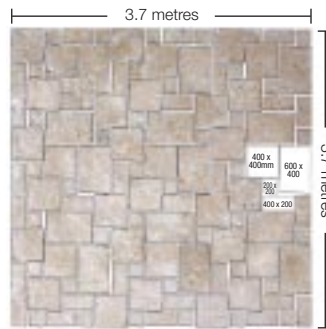

13.7m² patio pack