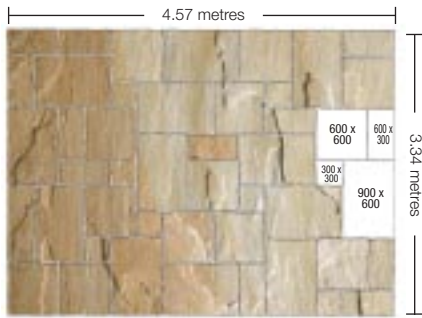

PATIO PACK LAYING PATTERNS

15.25m² patio pack

Available in: **Purestone Antique Sandstone, Purestone Sandstone and Purestone Limestone**
 Kit consists of **13** = 900 x 600mm, **13** = 600 x 600mm, **13** = 600 x 300mm and **9** = 300 x 300mm.

7.2m² patio pack

Available in: **Purestone Antique Sandstone and Purestone Sandstone**
 Kit consists of **6** = 900 x 600mm, **6** = 600 x 600mm, **6** = 600 x 300mm and **5** = 300 x 300mm.

10.2m² patio pack

Available in: **Purestone Sandstone (Desert Sand, Glendale and Greyfell only), Purestone Waddington Fell, Purestone Honeymede, Yorkvale and Rivenstone**
 Kit consists of **6** = 600 x 600mm, **10** = 600 x 450mm, **10** = 600 x 300mm, **10** = 450 x 450mm, **5** = 450 x 300mm and **4** = 300 x 300mm.

5.5m² patio pack

Available in: **Purestone Sandstone (Desert Sand, Glendale and Greyfell only), Purestone Waddington Fell, Purestone Honeymede, Purestone Slate, Yorkvale and Rivenstone**
 Kit consists of **3** = 600 x 600mm, **7** = 600 x 450mm, **5** = 600 x 300mm, **4** = 450 x 450mm, **3** = 450 x 300mm and **2** = 300 x 300mm.