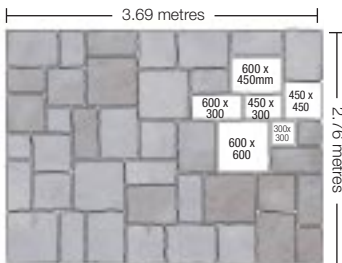

PATIO PACK LAYING PATTERNS

15.25m² patio pack

Available in: **Purestone Antique Sandstone, Purestone Sandstone and Purestone Limestone**
 Kit consists of **13** = 900 x 600mm, **13** = 600 x 600mm, **13** = 600 x 300mm and **9** = 300 x 300mm.

7.2m² patio pack

Available in: **Purestone Antique Sandstone and Purestone Sandstone**
 Kit consists of **6** = 900 x 600mm, **6** = 600 x 600mm, **6** = 600 x 300mm and **5** = 300 x 300mm.

10.2m² patio pack

Available in: **Purestone Sandstone (Desert Sand, Glendale and Greyfell only), Purestone Waddington Fell, Purestone Honeymede, Yorkvale and Rivenstone**
 Kit consists of **6** = 600 x 600mm, **10** = 600 x 450mm, **10** = 600 x 300mm, **10** = 450 x 450mm, **5** = 450 x 300mm and **4** = 300 x 300mm.

10.73m² patio pack

Available in: **Tuscany**
 Kit consists of **22** = 600 x 400mm, **15** = 400 x 400mm, **19** = 400 x 200mm and **22** = 200 x 200mm.

Photography

Left to right
 Purestone
 Sandstone paving
 in Heather Ridge