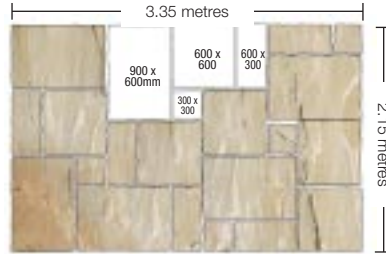

PATIO PACK LAYING PATTERNS

15.25m² patio pack

Available in: **Purestone Antique Sandstone, Purestone Sandstone and Purestone Limestone**
 Kit consists of **13** = 900 x 600mm, **13** = 600 x 600mm, **13** = 600 x 300mm and **9** = 300 x 300mm.

7.2m² patio pack

Available in: **Purestone Antique Sandstone and Purestone Sandstone**
 Kit consists of **6** = 900 x 600mm, **6** = 600 x 600mm, **6** = 600 x 300mm and **5** = 300 x 300mm.

10.2m² patio pack

Available in: **Purestone Sandstone (Desert Sand, Glendale and Greyfell only), Purestone Waddington Fell, Purestone Honeymede, Yorkvale and Rivenstone**
 Kit consists of **6** = 600 x 600mm, **10** = 600 x 450mm, **10** = 600 x 300mm, **10** = 450 x 450mm, **5** = 450 x 300mm and **4** = 300 x 300mm.

5.5m² patio pack

Available in: **Purestone Sandstone (Desert Sand, Glendale and Greyfell only), Purestone Waddington Fell, Purestone Honeymede, Purestone Slate, Yorkvale and Rivenstone**
 Kit consists of **3** = 600 x 600mm, **7** = 600 x 450mm, **5** = 600 x 300mm, **4** = 450 x 450mm, **3** = 450 x 300mm and **2** = 300 x 300mm.