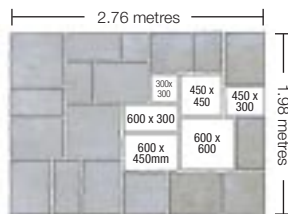

PATIO PACK LAYING PATTERNS

15.25m² patio pack

Available in: **Purestone Antique Sandstone, Purestone Sandstone and Purestone Limestone**
 Kit consists of **13** = 900 x 600mm, **13** = 600 x 600mm, **13** = 600 x 300mm and **9** = 300 x 300mm.

7.2m² patio pack

Available in: **Purestone Antique Sandstone and Purestone Sandstone**
 Kit consists of **6** = 900 x 600mm, **6** = 600 x 600mm, **6** = 600 x 300mm and **5** = 300 x 300mm.

10.2m² patio pack

Available in: **Purestone Sandstone (Desert Sand, Glendale and Greyfell only), Purestone Waddington Fell, Purestone Honeymede, Yorkvale and Rivenstone**
 Kit consists of **6** = 600 x 600mm, **10** = 600 x 450mm, **10** = 600 x 300mm, **10** = 450 x 450mm, **5** = 450 x 300mm and **4** = 300 x 300mm.

10.73m² patio pack

Available in: **Tuscany**
 Kit consists of **22** = 600 x 400mm, **15** = 400 x 400mm, **19** = 400 x 200mm and **22** = 200 x 200mm.

Photography

Left to right
 Purestone
 Sandstone paving
 in Heather Ridge