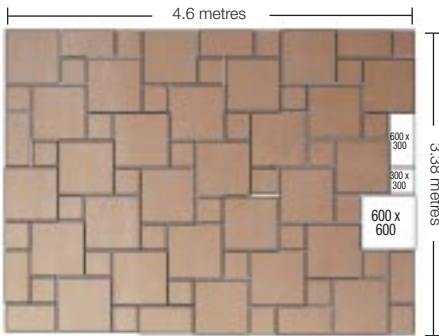

PATIO PACK LAYING PATTERNS

10.9m² patio pack

Available in: **Bamburgh Mill**
Kit consists of **6** = 620 x 620mm, **10** = 620 x 465mm, **10** = 620 x 310mm, **10** = 465 x 465mm, **5** = 465 x 310mm and **4** = 310 x 310mm.

5.9m² patio pack

Available in: **Bamburgh Mill**
Kit consists of **3** = 620 x 620mm, **7** = 620 x 465mm, **5** = 620 x 310mm, **4** = 465 x 465mm, **3** = 465 x 310mm and **2** = 310 x 310mm.

LAYING PATTERN DESIGN GUIDES

Dutch pattern (15.55m²)

Suitable for: **Purestone Antique Sandstone, Purestone Sandstone, Purestone Polished Sandstone, Purestone Limestone, Yorkvale and Rivenstone**
Consists of **28** = 600 x 600mm, **10** = 600 x 300mm and **33** = 300 x 300mm.

Random pattern (15.55m²)

Suitable for: **Yorkvale and Rivenstone**
Consists of **12** = 600 x 600mm, **13** = 600 x 450mm, **12** = 600 x 300mm, **12** = 450 x 450mm, **12** = 450 x 300mm and **9** = 300 x 300mm.