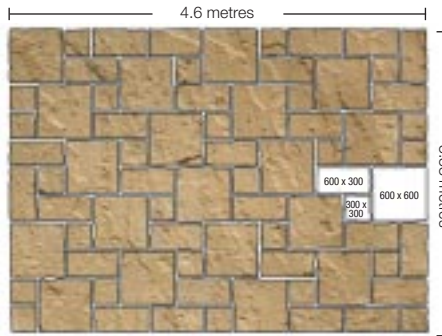

PATIO PACK LAYING PATTERNS

10.9m² patio pack

Available in: **Bamburgh Mill**
Kit consists of **6** = 620 x 620mm, **10** = 620 x 465mm, **10** = 620 x 310mm, **10** = 465 x 465mm, **5** = 465 x 310mm and **4** = 310 x 310mm.

5.9m² patio pack

Available in: **Bamburgh Mill**
Kit consists of **3** = 620 x 620mm, **7** = 620 x 465mm, **5** = 620 x 310mm, **4** = 465 x 465mm, **3** = 465 x 310mm and **2** = 310 x 310mm.

LAYING PATTERN DESIGN GUIDES

Dutch pattern (15.55m²)

Suitable for: **Purestone Antique Sandstone, Purestone Sandstone, Purestone Polished Sandstone, Purestone Limestone, Yorkvale and Rivenstone**
Consists of **28** = 600 x 600mm, **10** = 600 x 300mm and **33** = 300 x 300mm.

Classical pattern (15.55m²)

Suitable for: **Purestone Antique Sandstone, Purestone Sandstone, Purestone Polished Sandstone, Purestone Limestone, Yorkvale and Rivenstone**
Consists of **20** = 600 x 600mm, **29** = 600 x 300mm and **27** = 300 x 300mm.