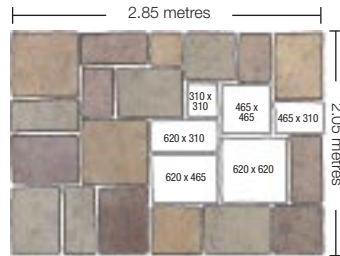

PATIO PACK LAYING PATTERNS

10.9m² patio pack

Available in: **Bamburgh Mill**
Kit consists of **6** = 620 x 620mm, **10** = 620 x 465mm, **10** = 620 x 310mm, **10** = 465 x 465mm, **5** = 465 x 310mm and **4** = 310 x 310mm.

5.9m² patio pack

Available in: **Bamburgh Mill**
Kit consists of **3** = 620 x 620mm, **7** = 620 x 465mm, **5** = 620 x 310mm, **4** = 465 x 465mm, **3** = 465 x 310mm and **2** = 310 x 310mm.

LAYING PATTERN DESIGN GUIDES

Dutch pattern (15.55m²)

Suitable for: **Purestone Antique Sandstone, Purestone Sandstone, Purestone Polished Sandstone, Purestone Limestone, Yorkvale and Rivenstone**
Consists of **28** = 600 x 600mm, **10** = 600 x 300mm and **33** = 300 x 300mm.

Random pattern (15.55m²)

Suitable for: **Yorkvale and Rivenstone**
Consists of **12** = 600 x 600mm, **13** = 600 x 450mm, **12** = 600 x 300mm, **12** = 450 x 450mm, **12** = 450 x 300mm and **9** = 300 x 300mm.