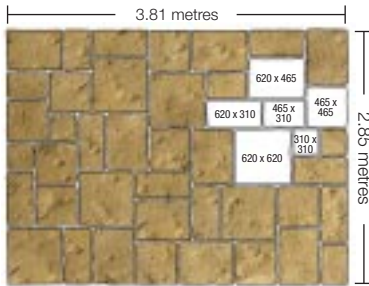

PATIO PACK LAYING PATTERNS

10.9m² patio pack

Available in: **Bamburgh Mill**
Kit consists of **6** = 620 x 620mm, **10** = 620 x 465mm, **10** = 620 x 310mm, **10** = 465 x 465mm, **5** = 465 x 310mm and **4** = 310 x 310mm.

5.9m² patio pack

Available in: **Bamburgh Mill**
Kit consists of **3** = 620 x 620mm, **7** = 620 x 465mm, **5** = 620 x 310mm, **4** = 465 x 465mm, **3** = 465 x 310mm and **2** = 310 x 310mm.

LAYING PATTERN DESIGN GUIDES

Dutch pattern (15.55m²)

Suitable for: **Purestone Antique Sandstone, Purestone Sandstone, Purestone Polished Sandstone, Purestone Limestone, Yorkvale and Rivenstone**
Consists of **28** = 600 x 600mm, **10** = 600 x 300mm and **33** = 300 x 300mm.

Random pattern (15.55m²)

Suitable for: **Yorkvale and Rivenstone**
Consists of **12** = 600 x 600mm, **13** = 600 x 450mm, **12** = 600 x 300mm, **12** = 450 x 450mm, **12** = 450 x 300mm and **9** = 300 x 300mm.