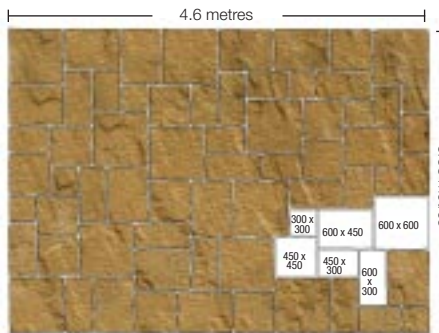

PATIO PACK LAYING PATTERNS

10.9m² patio pack

Available in: **Bamburgh Mill**
Kit consists of **6** = 620 x 620mm, **10** = 620 x 465mm, **10** = 620 x 310mm, **10** = 465 x 465mm, **5** = 465 x 310mm and **4** = 310 x 310mm.

5.9m² patio pack

Available in: **Bamburgh Mill**
Kit consists of **3** = 620 x 620mm, **7** = 620 x 465mm, **5** = 620 x 310mm, **4** = 465 x 465mm, **3** = 465 x 310mm and **2** = 310 x 310mm.

LAYING PATTERN DESIGN GUIDES

Dutch pattern (15.55m²)

Suitable for: **Purestone Antique Sandstone, Purestone Sandstone, Purestone Polished Sandstone, Purestone Limestone, Yorkvale and Rivenstone**
Consists of **28** = 600 x 600mm, **10** = 600 x 300mm and **33** = 300 x 300mm.

Random pattern (15.55m²)

Suitable for: **Yorkvale and Rivenstone**
Consists of **12** = 600 x 600mm, **13** = 600 x 450mm, **12** = 600 x 300mm, **12** = 450 x 450mm, **12** = 450 x 300mm and **9** = 300 x 300mm.