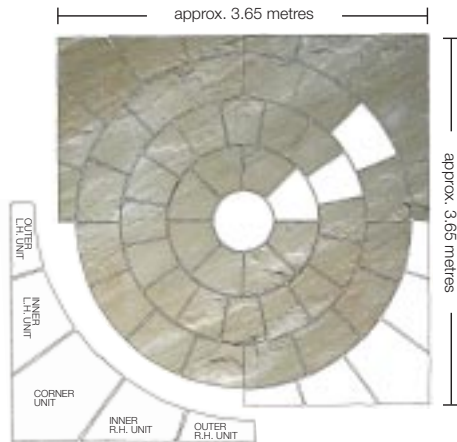

CIRCLE FEATURE LAYING PATTERNS

Spinning circle and squaring-off kit
Available in: **Purestone Polished Sandstone**
Squaring-off kit is available separately.

Three ring circle and squaring-off kit
Available in: **Purestone Antique Sandstone and Purestone Sandstone**
This circular feature is comprised of all 41 elements creating a 3.3 metre diameter circle. A squaring-off kit comprising 4 = five piece corner sets (20 pieces in total) is used to square the circle producing an overall paved area of approx. 13.3m².

Two ring circle and squaring-off kit
Available in: **Purestone Antique Sandstone and Purestone Sandstone**
The two ring (2.46 metre diameter) circle depicted (above) is squared off with the squaring-off kit comprising 12 pieces in total, producing a paved area of approx. 7.4m². The two ring circle can be purchased separately or complete with squaring-off kit.

Spinning circle and squaring-off kit
Available in: **Purestone Antique Sandstone**
Squaring-off kits are available separately allowing for circles to be inset into a patio. Can be laid in a regular pattern (left) or randomly (right). Spinning circle (2.46 metres dia.) can be squared-off using a 2-ring squaring-off kit, in either Cragside or Glendale, producing a paved area of approx. 7.4m².
Spinning circle only available in Cragside and Glendale mixed.

Two ring circle and squaring-off kit
Available in: **Purestone Slate**
The circle comprises 36 pieces in total and has a diameter of approx. 2.46 metres. A squaring-off kit comprising four corners (totalling 12 units) producing a square approx. 2.46 x 2.46 metres is also available.