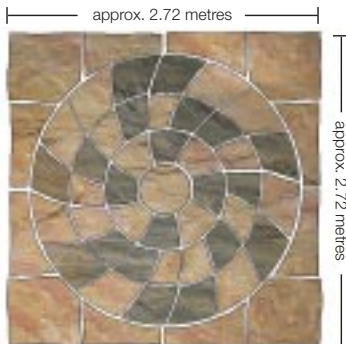

CIRCLE FEATURE LAYING PATTERNS

Spinning circle and squaring-off kit
Available in: **Purestone Polished Sandstone**
Squaring-off kit is available separately.

Three ring circle and squaring-off kit
Available in: **Purestone Antique Sandstone and Purestone Sandstone**
This circular feature is comprised of all 41 elements creating a 3.3 metre diameter circle. A squaring-off kit comprising 4 = five piece corner sets (20 pieces in total) is used to square the circle producing an overall paved area of approx. 13.3m².

Two ring circle and squaring-off kit
Available in: **Purestone Antique Sandstone and Purestone Sandstone**
The two ring (2.46 metre diameter) circle depicted (above) is squared off with the squaring-off kit comprising 12 pieces in total, producing a paved area of approx. 7.4m². The two ring circle can be purchased separately or complete with squaring-off kit.

Spinning circle and squaring-off kit
Available in: **Purestone Antique Sandstone**
Squaring-off kits are available separately allowing for circles to be inset into a patio. Can be laid in a regular pattern (left) or randomly (right). Spinning circle (2.46 metres dia.) can be squared-off using a 2-ring squaring-off kit, in either Cragside or Glendale, producing a paved area of approx. 7.4m².
Spinning circle only available in Cragside and Glendale mixed.

Two ring circle and squaring-off kit
Available in: **Purestone Slate**
The circle comprises 36 pieces in total and has a diameter of approx. 2.46 metres. A squaring-off kit comprising four corners (totalling 12 units) producing a square approx. 2.46 x 2.46 metres is also available.