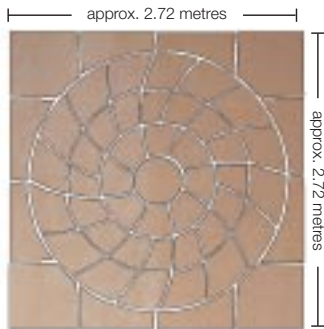

CIRCLE FEATURE LAYING PATTERNS

Spinning circle and squaring-off kit
Available in: **Purestone Polished Sandstone**
Squaring-off kit is available separately.

Three ring circle and squaring-off kit
Available in: **Purestone Antique Sandstone and Purestone Sandstone**
This circular feature is comprised of all 41 elements creating a 3.3 metre diameter circle. A squaring-off kit comprising 4 = five piece corner sets (20 pieces in total) is used to square the circle producing an overall paved area of approx. 13.3m².

Two ring circle and squaring-off kit
Available in: **Purestone Antique Sandstone and Purestone Sandstone**
The two ring (2.46 metre diameter) circle depicted (above) is squared off with the squaring-off kit comprising 12 pieces in total, producing a paved area of approx. 7.4m². The two ring circle can be purchased separately or complete with squaring-off kit.

Circle and random accessory kit
Available in: **Tuscany**
Both the Tuscany circle and random accessory kit benefit from being compatible with the paving range. The circle contains 37 pieces in all and has a diameter of approx. 2.7 metres. The offset accessory kit comprises 20 pieces in total i.e. 5 pieces per corner.

Two ring circle and squaring-off kit
Available in: **Purestone Slate**
The circle comprises 36 pieces in total and has a diameter of approx. 2.46 metres. A squaring-off kit comprising four corners (totalling 12 units) producing a square approx. 2.46 x 2.46 metres is also available.