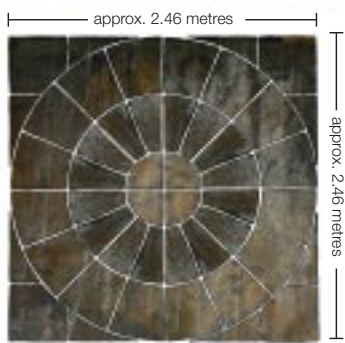

CIRCLE FEATURE LAYING PATTERNS

Spinning circle and squaring-off kit
Available in: **Purestone Polished Sandstone**
Squaring-off kit is available separately.

Three ring circle and squaring-off kit
Available in: **Purestone Antique Sandstone and Purestone Sandstone**
This circular feature is comprised of all 41 elements creating a 3.3 metre diameter circle. A squaring-off kit comprising 4 = five piece corner sets (20 pieces in total) is used to square the circle producing an overall paved area of approx. 13.3m².

Two ring circle and squaring-off kit
Available in: **Purestone Antique Sandstone and Purestone Sandstone**
The two ring (2.46 metre diameter) circle depicted (above) is squared off with the squaring-off kit comprising 12 pieces in total, producing a paved area of approx. 7.4m². The two ring circle can be purchased separately or complete with squaring-off kit.

Spinning circle and squaring-off kit
Available in: **Purestone Antique Sandstone**
Squaring-off kits are available separately allowing for circles to be inset into a patio. Can be laid in a regular pattern (left) or randomly (right). Spinning circle (2.46 metres dia.) can be squared-off using a 2-ring squaring-off kit, in either Cragside or Glendale, producing a paved area of approx. 7.4m².
Spinning circle only available in Cragside and Glendale mixed.

Two ring circle and squaring-off kit
Available in: **Purestone Slate**
The circle comprises 36 pieces in total and has a diameter of approx. 2.46 metres. A squaring-off kit comprising four corners (totalling 12 units) producing a square approx. 2.46 x 2.46 metres is also available.