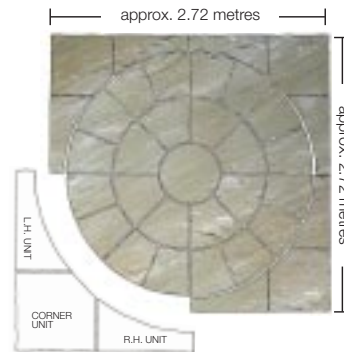

CIRCLE FEATURE LAYING PATTERNS

Spinning circle and squaring-off kit
Available in: **Purestone Polished Sandstone**
Squaring-off kit is available separately.

Three ring circle and squaring-off kit
Available in: **Purestone Antique Sandstone and Purestone Sandstone**
This circular feature is comprised of all 41 elements creating a 3.3 metre diameter circle. A squaring-off kit comprising 4 = five piece corner sets (20 pieces in total) is used to square the circle producing an overall paved area of approx. 13.3m².

Two ring circle and squaring-off kit
Available in: **Purestone Antique Sandstone and Purestone Sandstone**
The two ring (2.46 metre diameter) circle depicted (above) is squared off with the squaring-off kit comprising 12 pieces in total, producing a paved area of approx. 7.4m². The two ring circle can be purchased separately or complete with squaring-off kit.

Spinning circle and squaring-off kit
Available in: **Purestone Antique Sandstone**
Squaring-off kits are available separately allowing for circles to be inset into a patio. Can be laid in a regular pattern (left) or randomly (right). Spinning circle (2.46 metres dia.) can be squared-off using a 2-ring squaring-off kit, in either Cragside or Glendale, producing a paved area of approx. 7.4m².
Spinning circle only available in Cragside and Glendale mixed.

Two ring circle and squaring-off kit
Available in: **Purestone Slate**
The circle comprises 36 pieces in total and has a diameter of approx. 2.46 metres. A squaring-off kit comprising four corners (totalling 12 units) producing a square approx. 2.46 x 2.46 metres is also available.