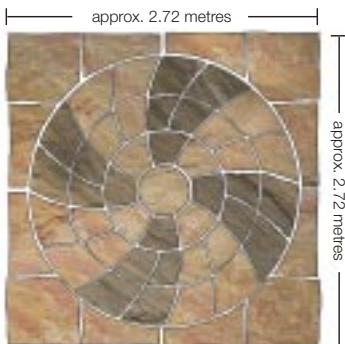

CIRCLE FEATURE LAYING PATTERNS

Spinning circle and squaring-off kit
Available in: **Purestone Polished Sandstone**
Squaring-off kit is available separately.

Three ring circle and squaring-off kit
Available in: **Purestone Antique Sandstone and Purestone Sandstone**
This circular feature is comprised of all 41 elements creating a 3.3 metre diameter circle. A squaring-off kit comprising 4 = five piece corner sets (20 pieces in total) is used to square the circle producing an overall paved area of approx. 13.3m².

Two ring circle and squaring-off kit
Available in: **Purestone Antique Sandstone and Purestone Sandstone**
The two ring (2.46 metre diameter) circle depicted (above) is squared off with the squaring-off kit comprising 12 pieces in total, producing a paved area of approx. 7.4m². The two ring circle can be purchased separately or complete with squaring-off kit.

Spinning circle and squaring-off kit
Available in: **Purestone Antique Sandstone**
Squaring-off kits are available separately allowing for circles to be inset into a patio. Can be laid in a regular pattern (left) or randomly (right). Spinning circle (2.46 metres dia.) can be squared-off using a 2-ring squaring-off kit, in either Cragside or Glendale, producing a paved area of approx. 7.4m².
Spinning circle only available in Cragside and Glendale mixed.

Two ring circle and squaring-off kit
Available in: **Purestone Slate**
The circle comprises 36 pieces in total and has a diameter of approx. 2.46 metres. A squaring-off kit comprising four corners (totalling 12 units) producing a square approx. 2.46 x 2.46 metres is also available.