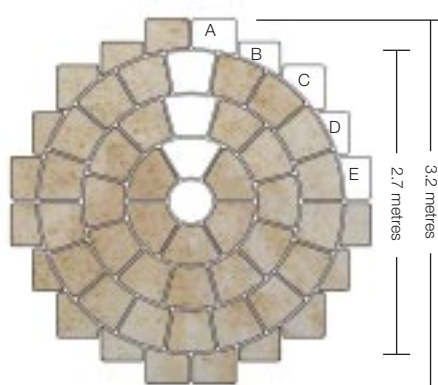

CIRCLE FEATURE LAYING PATTERNS

Spinning circle and squaring-off kit
Available in: **Purestone Polished Sandstone**
Squaring-off kit is available separately.

Three ring circle and squaring-off kit
Available in: **Purestone Antique Sandstone and Purestone Sandstone**
This circular feature is comprised of all 41 elements creating a 3.3 metre diameter circle. A squaring-off kit comprising 4 = five piece corner sets (20 pieces in total) is used to square the circle producing an overall paved area of approx. 13.3m².

Two ring circle and squaring-off kit
Available in: **Purestone Antique Sandstone and Purestone Sandstone**
The two ring (2.46 metre diameter) circle depicted (above) is squared off with the squaring-off kit comprising 12 pieces in total, producing a paved area of approx. 7.4m². The two ring circle can be purchased separately or complete with squaring-off kit.

Spinning circle and squaring-off kit
Available in: **Purestone Antique Sandstone**
Squaring-off kits are available separately allowing for circles to be inset into a patio. Can be laid in a regular pattern (left) or randomly (right). Spinning circle (2.46 metres dia.) can be squared-off using a 2-ring squaring-off kit, in either Cragside or Glendale, producing a paved area of approx. 7.4m².
Spinning circle only available in Cragside and Glendale mixed.

Two ring circle and squaring-off kit
Available in: **Purestone Slate**
The circle comprises 36 pieces in total and has a diameter of approx. 2.46 metres. A squaring-off kit comprising four corners (totalling 12 units) producing a square approx. 2.46 x 2.46 metres is also available.