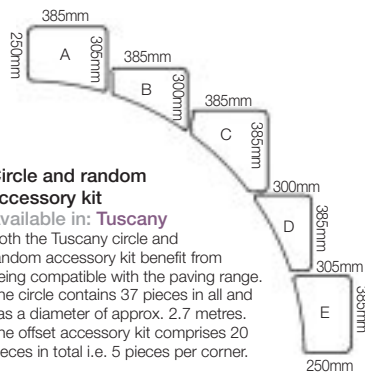

CIRCLE FEATURE LAYING PATTERNS

Spinning circle and squaring-off kit
Available in: **Purestone Polished Sandstone**
Squaring-off kit is available separately.

Three ring circle and squaring-off kit
Available in: **Purestone Antique Sandstone and Purestone Sandstone**
This circular feature is comprised of all 41 elements creating a 3.3 metre diameter circle. A squaring-off kit comprising 4 = five piece corner sets (20 pieces in total) is used to square the circle producing an overall paved area of approx. 13.3m².

Two ring circle and squaring-off kit
Available in: **Purestone Antique Sandstone and Purestone Sandstone**
The two ring (2.46 metre diameter) circle depicted (above) is squared off with the squaring-off kit comprising 12 pieces in total, producing a paved area of approx. 7.4m². The two ring circle can be purchased separately or complete with squaring-off kit.

Circle and random accessory kit
Available in: **Tuscany**
Both the Tuscany circle and random accessory kit benefit from being compatible with the paving range. The circle contains 37 pieces in all and has a diameter of approx. 2.7 metres. The offset accessory kit comprises 20 pieces in total i.e. 5 pieces per corner.

Two ring circle and squaring-off kit
Available in: **Purestone Slate**
The circle comprises 36 pieces in total and has a diameter of approx. 2.46 metres. A squaring-off kit comprising four corners (totalling 12 units) producing a square approx. 2.46 x 2.46 metres is also available.