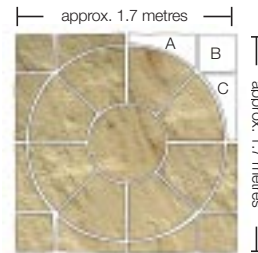

### Circle and squaring-off kit

Available in: **Rivenstone**

The 2.4m diameter circle comes with its own squaring-off kit (as one pack) producing a paved area of 7.3m<sup>2</sup> which can be incorporated into a Rivenstone paved area or act as an attractive focal point in its own right. The squaring-off kit uses 5 components i.e. units 4, 5, 6, 7 and 8 (4 = of each).

### Circle and squaring-off kit and star feature

Available in: **Bamburgh Mill**

The circle comprises 24 pieces and has a diameter of approx. 2.20 metres. A squaring-off kit comprising four corners is available producing a square approx. 2.50 x 2.50 metres. The star feature comprises 36 pieces and has a diameter of approx. 2.20 metres. A squaring-off kit comprising four corners is available producing a square approx. 2.50 x 2.50 metres.

### Three ring circle and squaring-off kit

Available in: **Yorkvale**

The large circle comprises 41 pieces in total and has a diameter of approx. 3.30 metres. A squaring-off kit comprising four corners (totalling 20 units) is available to square the circle, producing a square approx. 3.30 x 3.30 metres.