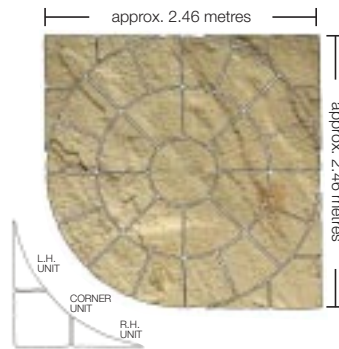

### Circle and squaring-off kit

Available in: **Rivenstone**

The 2.4m diameter circle comes with its own squaring-off kit (as one pack) producing a paved area of 7.3m<sup>2</sup> which can be incorporated into a Rivenstone paved area or act as an attractive focal point in its own right. The squaring-off kit uses 5 components i.e. units 4, 5, 6, 7 and 8 (4 = of each).

### Circle and squaring-off kit and star feature

Available in: **Bamburgh Mill**

The circle comprises 24 pieces and has a diameter of approx. 2.20 metres. A squaring-off kit comprising four corners is available producing a square approx. 2.50 x 2.50 metres. The star feature comprises 36 pieces and has a diameter of approx. 2.20 metres. A squaring-off kit comprising four corners is available producing a square approx. 2.50 x 2.50 metres.

### Three ring circle and squaring-off kit

Available in: **Yorkvale**

The large circle comprises 41 pieces in total and has a diameter of approx. 3.30 metres. A squaring-off kit comprising four corners (totalling 20 units) is available to square the circle, producing a square approx. 3.30 x 3.30 metres.

### Two ring circle and squaring-off kit

Available in: **Yorkvale**

The small 2 ring circle comprises 25 pieces in total and has a diameter of approx. 2.46 metres. A squaring-off kit comprising four corners (totalling 12 units) is available to square the circle, producing a square approx. 2.46 x 2.46 metres.