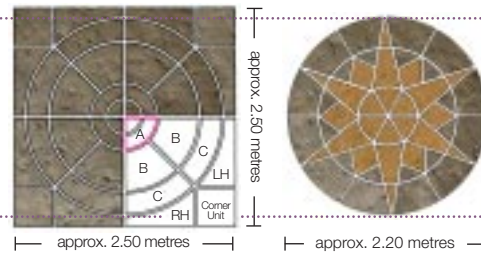

## CIRCLE FEATURE LAYING PATTERNS

### Circle and squaring-off kit

Available in: **Rivenstone**

The 2.4m diameter circle comes with its own squaring-off kit (as one pack) producing a paved area of 7.3m<sup>2</sup> which can be incorporated into a Rivenstone paved area or act as an attractive focal point in its own right. The squaring-off kit uses 5 components i.e. units 4, 5, 6, 7 and 8 (4 = of each).

### Circle and squaring-off kit and star feature

Available in: **Bamburgh Mill**

The circle comprises 24 pieces and has a diameter of approx. 2.20 metres. A squaring-off kit comprising four corners is available producing a square approx. 2.50 x 2.50 metres. The star feature comprises 36 pieces and has a diameter of approx. 2.20 metres. A squaring-off kit comprising four corners is available producing a square approx. 2.50 x 2.50 metres.