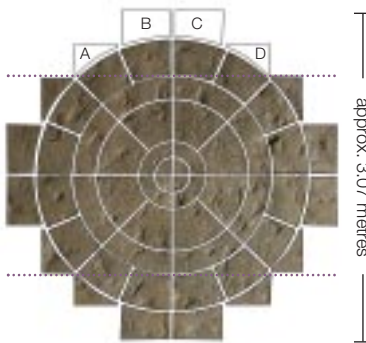

## CIRCLE FEATURE LAYING PATTERNS

### Component parts.

### Circle and squaring-off kit

Available in: **Rivenstone**

The 2.4m diameter circle comes with its own squaring-off kit (as one pack) producing a paved area of 7.3m<sup>2</sup> which can be incorporated into a Rivenstone paved area or act as an attractive focal point in its own right. The squaring-off kit uses 5 components i.e. units 4, 5, 6, 7 and 8 (4 = of each).

### Circle and squaring-off kit and star feature

Available in: **Bamburgh Mill**

The circle comprises 24 pieces and has a diameter of approx. 2.20 metres. A squaring-off kit comprising four corners is available producing a square approx. 2.50 x 2.50 metres. The star feature comprises 36 pieces and has a diameter of approx. 2.20 metres. A squaring-off kit comprising four corners is available producing a square approx. 2.50 x 2.50 metres.