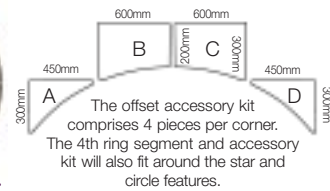

### Circle and squaring-off kit

Available in: **Rivenstone**

The 2.4m diameter circle comes with its own squaring-off kit (as one pack) producing a paved area of 7.3m<sup>2</sup> which can be incorporated into a Rivenstone paved area or act as an attractive focal point in its own right. The squaring-off kit uses 5 components i.e. units 4, 5, 6, 7 and 8 (4 = of each).

### Circle and squaring-off kit and star feature

Available in: **Bamburgh Mill**

The circle comprises 24 pieces and has a diameter of approx. 2.20 metres. A squaring-off kit comprising four corners is available producing a square approx. 2.50 x 2.50 metres. The star feature comprises 36 pieces and has a diameter of approx. 2.20 metres. A squaring-off kit comprising four corners is available producing a square approx. 2.50 x 2.50 metres.

### Three ring circle and squaring-off kit

Available in: **Yorkvale**

The large circle comprises 41 pieces in total and has a diameter of approx. 3.30 metres. A squaring-off kit comprising four corners (totalling 20 units) is available to square the circle, producing a square approx. 3.30 x 3.30 metres.

### Two ring circle and squaring-off kit

Available in: **Yorkvale**

The small 2 ring circle comprises 25 pieces in total and has a diameter of approx. 2.46 metres. A squaring-off kit comprising four corners (totalling 12 units) is available to square the circle, producing a square approx. 2.46 x 2.46 metres.