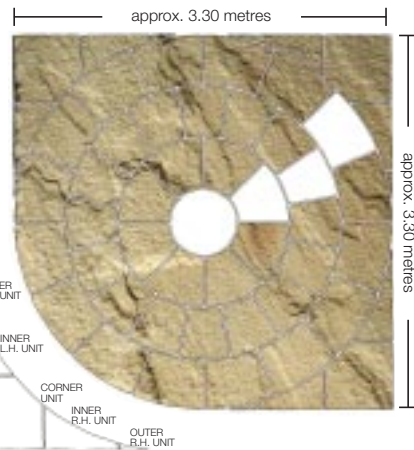

### Circle and squaring-off kit

Available in: **Rivenstone**

The 2.4m diameter circle comes with its own squaring-off kit (as one pack) producing a paved area of 7.3m<sup>2</sup> which can be incorporated into a Rivenstone paved area or act as an attractive focal point in its own right. The squaring-off kit uses 5 components i.e. units 4, 5, 6, 7 and 8 (4 = of each).

### Circle and random accessory kit

Available in: **Bamburgh Mill**

All Bamburgh Mill circular features benefit from being compatible with the paving range and have squaring-off kits.

### Circle and squaring-off kit and star feature

Available in: **Bamburgh Mill**

The circle comprises 24 pieces and has a diameter of approx. 2.20 metres. A squaring-off kit comprising four corners is available producing a square approx. 2.50 x 2.50 metres. The star feature comprises 36 pieces and has a diameter of approx. 2.20 metres. A squaring-off kit comprising four corners is available producing a square approx. 2.50 x 2.50 metres.

### Three ring circle and squaring-off kit

Available in: **Yorkvale**

The large circle comprises 41 pieces in total and has a diameter of approx. 3.30 metres. A squaring-off kit comprising four corners (totalling 20 units) is available to square the circle, producing a square approx. 3.30 x 3.30 metres.