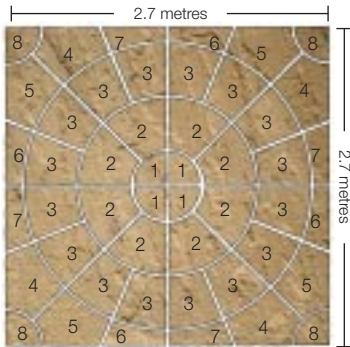

## CIRCLE FEATURE LAYING PATTERNS

### Component parts.

### Circle and squaring-off kit

Available in: **Rivenstone**

The 2.4m diameter circle comes with its own squaring-off kit (as one pack) producing a paved area of 7.3m<sup>2</sup> which can be incorporated into a Rivenstone paved area or act as an attractive focal point in its own right. The squaring-off kit uses 5 components i.e. units 4, 5, 6, 7 and 8 (4 = of each).

### Circle and squaring-off kit and star feature

Available in: **Bamburgh Mill**

The circle comprises 24 pieces and has a diameter of approx. 2.20 metres. A squaring-off kit comprising four corners is available producing a square approx. 2.50 x 2.50 metres. The star feature comprises 36 pieces and has a diameter of approx. 2.20 metres. A squaring-off kit comprising four corners is available producing a square approx. 2.50 x 2.50 metres.