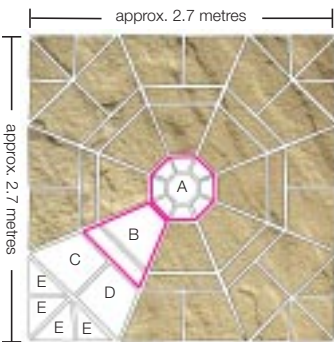

# OCTAGON FEATURE LAYING PATTERNS

**Octagon and squaring-off kit**  
Available in: **Purestone Antique Sandstone**

The octagon patio feature pack sold with squaring-off kit, created to cover an area of 2.5 x 2.5m.

**Octagon and squaring-off kit**  
Available in: **Yorkvale**

The octagon is sold as a feature pack only including squaring-off kit.

**Photography**

**Left**  
Purestone Antique Sandstone octagon and paving in Fieldmoor with Purestone Sandstone walling in Fieldmoor and Purestone Sandstone spheres