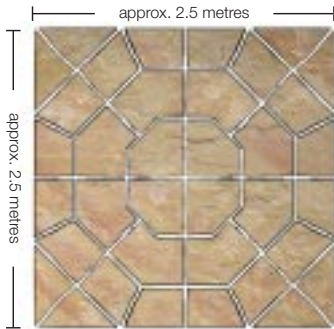

# OCTAGON FEATURE LAYING PATTERNS

**Octagon and squaring-off kit**  
Available in: **Purestone Antique Sandstone**

The octagon patio feature pack sold with squaring-off kit, created to cover an area of 2.5 x 2.5m.

**Octagon and squaring-off kit**  
Available in: **Yorkvale**

The octagon is sold as a feature pack only including squaring-off kit.

**Photography**

**Left**  
Purestone Antique Sandstone octagon and paving in Fieldmoor with Purestone Sandstone walling in Fieldmoor and Purestone Sandstone spheres