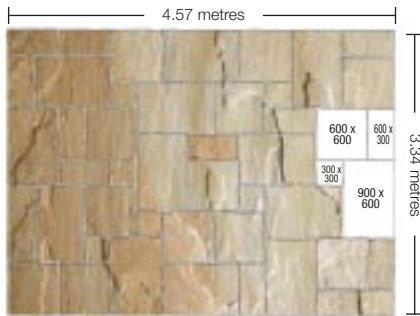

PATIO PACK LAYING PATTERNS

15.25m² patio pack

Available in: **Purestone Antique Sandstone, Purestone Sandstone and Purestone Limestone**
Kit consists of **13** = 900 x 600mm, **13** = 600 x 600mm, **13** = 600 x 300mm and **9** = 300 x 300mm.

7.2m² patio pack

Available in: **Purestone Antique Sandstone and Purestone Sandstone**
Kit consists of **6** = 900 x 600mm, **6** = 600 x 600mm, **6** = 600 x 300mm and **5** = 300 x 300mm.

10.2m² patio pack

Available in: **Purestone Sandstone (Desert Sand, Glendale and Greyfell only), Purestone Waddington Fell, Purestone Honeymede, Yorkvale and Rivenstone**
Kit consists of **6** = 600 x 600mm, **10** = 600 x 450mm, **10** = 600 x 300mm, **10** = 450 x 450mm, **5** = 600 x 300mm and **4** = 300 x 300mm.

5.5m² patio pack

Available in: **Purestone Sandstone (Desert Sand, Glendale and Greyfell only), Purestone Waddington Fell, Purestone Honeymede, Purestone Slate, Yorkvale and Rivenstone**
Kit consists of **3** = 600 x 600mm, **7** = 600 x 450mm, **5** = 600 x 300mm, **4** = 450 x 450mm, **3** = 450 x 300mm and **2** = 300 x 300mm.