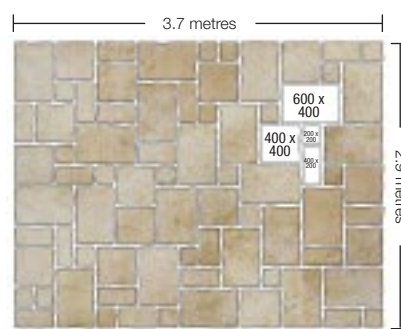

Available in: **Purestone Sandstone (Desert Sand, Glendale and Greyfell only), Purestone Waddington Fell, Purestone Honeymede, Yorkvale and Rivenstone**
Kit consists of **6** = 600 x 600mm, **10** = 600 x 450mm, **10** = 600 x 300mm, **10** = 450 x 450mm, **5** = 600 x 300mm and **4** = 300 x 300mm.

5.5m² patio pack

Available in: **Purestone Sandstone (Desert Sand, Glendale and Greyfell only), Purestone Waddington Fell, Purestone Honeymede, Purestone Slate, Yorkvale and Rivenstone**
Kit consists of **3** = 600 x 600mm, **7** = 600 x 450mm, **5** = 600 x 300mm, **4** = 450 x 450mm, **3** = 450 x 300mm and **2** = 300 x 300mm.

11.4m² patio pack

Available in: **Purestone Modena**
Kit consists of **10** = 1000 x 500mm, **10** = 750 x 500mm and **10** = 500 x 500mm.

13.7m² patio pack

Available in: **Purestone Travertine**
Kit consists of **15** = 600 x 400mm, **33** = 400 x 400mm, **30** = 400 x 200mm and **42** = 200 x 200mm.

10.73m² patio pack

Available in: **Tuscany**
Kit consists of **22** = 600 x 400mm, **15** = 400 x 400mm, **19** = 400 x 200mm and **22** = 200 x 200mm.

Photography

Left to right

Purestone Sandstone paving in Heather Ridge