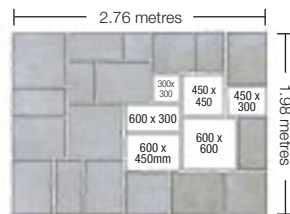

PATIO PACK LAYING PATTERNS

15.25m² patio pack

Available in: **Purestone Antique Sandstone, Purestone Sandstone and Purestone Limestone**
Kit consists of **13** = 900 x 600mm, **13** = 600 x 600mm, **13** = 600 x 300mm and **9** = 300 x 300mm.

7.2m² patio pack

Available in: **Purestone Antique Sandstone and Purestone Sandstone**
Kit consists of **6** = 900 x 600mm, **6** = 600 x 600mm, **6** = 600 x 300mm and **5** = 300 x 300mm.

10.2m² patio pack

Available in: **Purestone Sandstone (Desert Sand, Glendale and Greyfell only), Purestone Waddington Fell, Purestone Honeymede, Yorkvale and Rivenstone**
Kit consists of **6** = 600 x 600mm, **10** = 600 x 450mm, **10** = 600 x 300mm, **10** = 450 x 450mm, **5** = 600 x 300mm and **4** = 300 x 300mm.

10.73m² patio pack

Available in: **Tuscany**
Kit consists of **22** = 600 x 400mm, **15** = 400 x 400mm, **19** = 400 x 200mm and **22** = 200 x 200mm.

Photography

Left to right

Purestone Sandstone paving in Heather Ridge