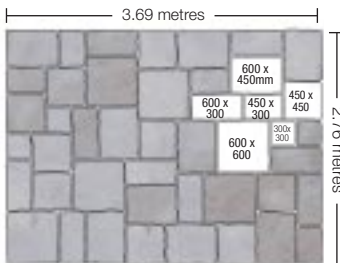

PATIO PACK LAYING PATTERNS

15.25m² patio pack

Available in: **Purestone Antique Sandstone, Purestone Sandstone and Purestone Limestone**
Kit consists of **13** = 900 x 600mm, **13** = 600 x 600mm, **13** = 600 x 300mm and **9** = 300 x 300mm.

7.2m² patio pack

Available in: **Purestone Antique Sandstone and Purestone Sandstone**
Kit consists of **6** = 900 x 600mm, **6** = 600 x 600mm, **6** = 600 x 300mm and **5** = 300 x 300mm.

10.2m² patio pack

Available in: **Purestone Sandstone (Desert Sand, Glendale and Greyfell only), Purestone Waddington Fell, Purestone Honeymede, Yorkvale and Rivenstone**
Kit consists of **6** = 600 x 600mm, **10** = 600 x 450mm, **10** = 600 x 300mm, **10** = 450 x 450mm, **5** = 600 x 300mm and **4** = 300 x 300mm.

10.73m² patio pack

Available in: **Tuscany**
Kit consists of **22** = 600 x 400mm, **15** = 400 x 400mm, **19** = 400 x 200mm and **22** = 200 x 200mm.

Photography

Left to right

Purestone Sandstone paving in Heather Ridge