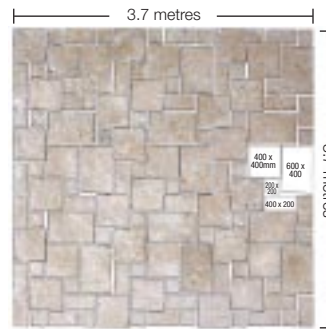

7.2m² patio pack

Available in: **Purestone Antique Sandstone and Purestone Sandstone**
Kit consists of **6** = 900 x 600mm, **6** = 600 x 600mm, **6** = 600 x 300mm and **5** = 300 x 300mm.

10.2m² patio pack

Available in: **Purestone Sandstone (Desert Sand, Glendale and Greyfell only), Purestone Waddington Fell, Purestone Honeymede, Yorkvale and Rivenstone**
Kit consists of **6** = 600 x 600mm, **10** = 600 x 450mm, **10** = 600 x 300mm, **10** = 450 x 450mm, **5** = 600 x 300mm and **4** = 300 x 300mm.

5.5m² patio pack

Available in: **Purestone Sandstone (Desert Sand, Glendale and Greyfell only), Purestone Waddington Fell, Purestone Honeymede, Purestone Slate, Yorkvale and Rivenstone**
Kit consists of **3** = 600 x 600mm, **7** = 600 x 450mm, **5** = 600 x 300mm, **4** = 450 x 450mm, **3** = 450 x 300mm and **2** = 300 x 300mm.

11.4m² patio pack

Available in: **Purestone Modena**
Kit consists of **10** = 1000 x 500mm, **10** = 750 x 500mm and **10** = 500 x 500mm.

13.7m² patio pack

Available in: **Purestone Travertine**
Kit consists of **15** = 600 x 400mm, **33** = 400 x 400mm, **30** = 400 x 200mm and **42** = 200 x 200mm.