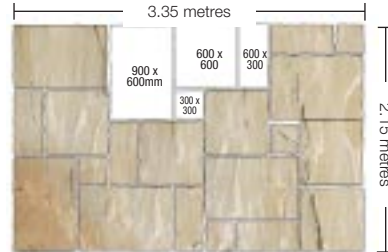

PATIO PACK LAYING PATTERNS

15.25m² patio pack

Available in: **Purestone Antique Sandstone, Purestone Sandstone and Purestone Limestone**
Kit consists of **13** = 900 x 600mm, **13** = 600 x 600mm, **13** = 600 x 300mm and **9** = 300 x 300mm.

7.2m² patio pack

Available in: **Purestone Antique Sandstone and Purestone Sandstone**
Kit consists of **6** = 900 x 600mm, **6** = 600 x 600mm, **6** = 600 x 300mm and **5** = 300 x 300mm.

10.2m² patio pack

Available in: **Purestone Sandstone (Desert Sand, Glendale and Greyfell only), Purestone Waddington Fell, Purestone Honeymede, Yorkvale and Rivenstone**
Kit consists of **6** = 600 x 600mm, **10** = 600 x 450mm, **10** = 600 x 300mm, **10** = 450 x 450mm, **5** = 600 x 300mm and **4** = 300 x 300mm.

5.5m² patio pack

Available in: **Purestone Sandstone (Desert Sand, Glendale and Greyfell only), Purestone Waddington Fell, Purestone Honeymede, Purestone Slate, Yorkvale and Rivenstone**
Kit consists of **3** = 600 x 600mm, **7** = 600 x 450mm, **5** = 600 x 300mm, **4** = 450 x 450mm, **3** = 450 x 300mm and **2** = 300 x 300mm.